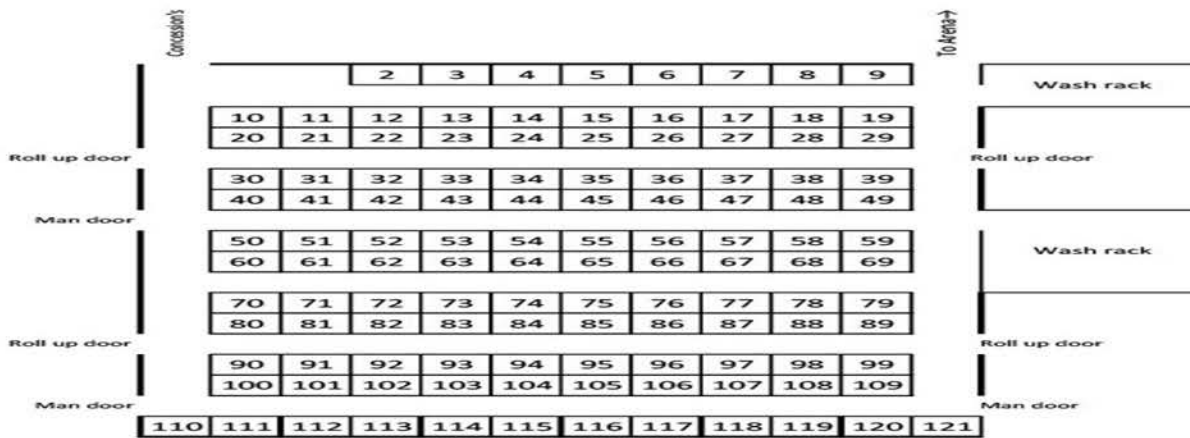

Fred Humphrey 293 Stalls

84 Stalls Section E

92 Stalls Section F

Section E

117 Stalls Section G

← 240 ft →

← 240 ft →

OTTO Section D