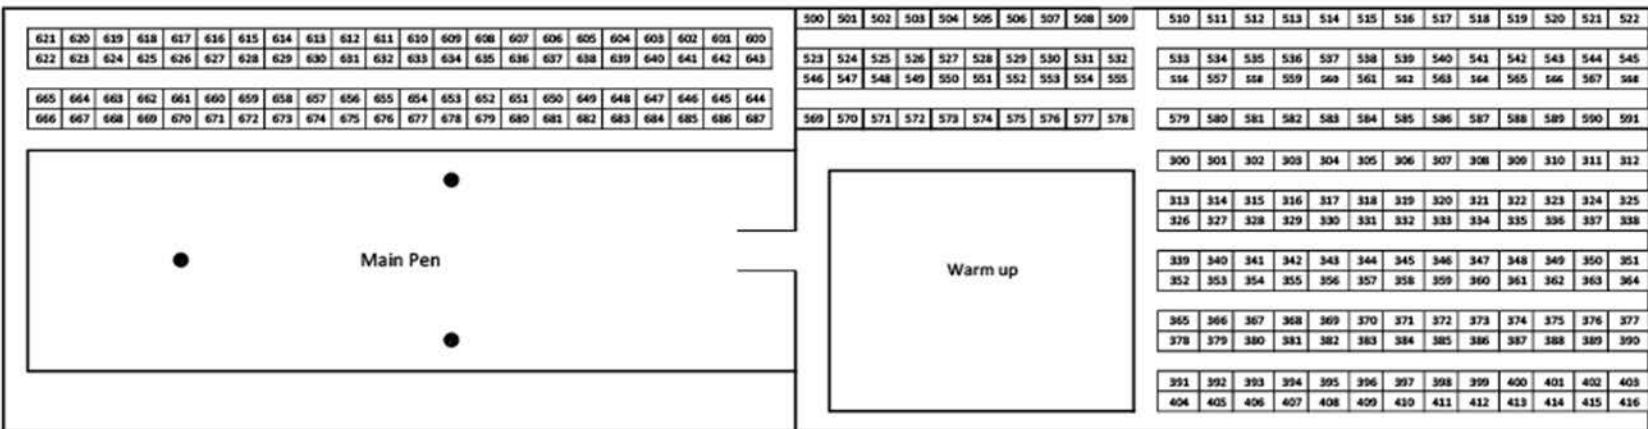

Fred Humphrey 293 Stalls

84 Stalls Section E

92 Stalls Section F

Section E

117 Stalls Section G

← 240 ft →

← 240 ft →

OTTO Section D

↓ NORTH ↓